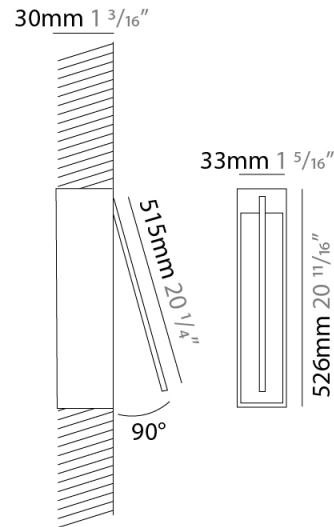

PROJECT
TYPE
SPECIFIER
QUANTITY
DATE

SPILLO 1 ROD RECESSED

D46007- -

base number
Color   Temperature   Finish   Options

1. To build a product code in our configurator select the specify button on the base model # product page
2. To build a manual product code on this datasheet choose from the options listed below in blue font and add the suffix to the base model #

GENERAL

Series: Spillo
Subseries: Spillo 1 Rod
Brand: Icone
Division: Design
Mounting Type: Recessed
Mounting Location: Wall
Subcategory: Ambient

PHYSICAL

Shape: Rectangle
Width (mm): 33
Width (in): 1 ⁵/₁₆
Height (mm): 526
Height (in): 20 ¹¹/₁₆
Min. Recessing Depth (mm): 30
Min. Recessing Depth (in): 1 ³/₁₆
Light Distribution: Adjustable
[Fixture Finish: WHI / BLK / CHR / BGD](#)
Fixture Material: Brass

ELECTRICAL

Lamp Type: LED
Total Output Wattage (W): 6.6
Dimming: 0-10V Dimming
Driver Included: No
Driver Location: Remote
Driver Type: Constant Voltage - 120 / 277Vac
Driver Class: Class 2
Input Voltage (V): 120 - 277
Output Voltage (V): 12
Upon Request: (Not included, see components) 0-10Vdc dimming / 277Vac

LED

[Color Temperature (°K): 2700 / 3000](#)
Nominal Lumen (lm): 550
CRI: >90 CRI
Lamp Life (hrs): 50000

OPTICAL

Adjustability: Tilt 120°

RATINGS AND CERTIFICATIONS

Certified By: Certified for North American Standards
IP rating: IP20