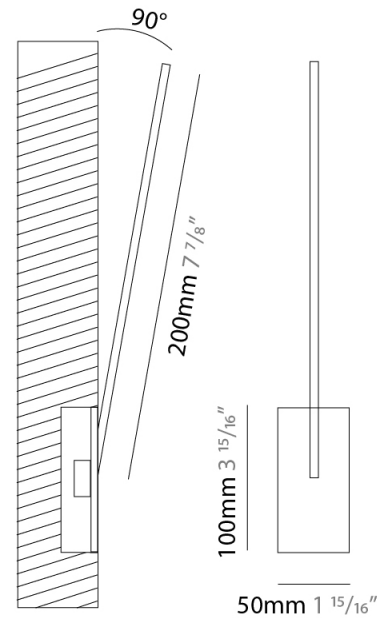

PROJECT
TYPE
SPECIFIER
QUANTITY
DATE

SPILLO 1 ROD RECESSED

D46012- -
base number   Color   Finish
                          Temperature   Options

1. To build a product code in our configurator select the specify button on the base model # product page
2. To build a manual product code on this datasheet choose from the options listed below in blue font and add the suffix to the base model #

GENERAL

Series: Spillo
Subseries: Spillo 1 Rod
Brand: Icone
Division: Design
Mounting Type: Recessed
Mounting Location: Wall
Subcategory: Ambient

PHYSICAL

Shape: Rectangle
Width (mm): 50
Width (in): 1 15/16
Height (mm): 200
Height (in): 7 7/8
Light Distribution: Adjustable
Fixture Finish: WHI / BLK / CHR / BGD
Fixture Material: Brass

ELECTRICAL

Lamp Type: LED
Total Output Wattage (W): 2.64
Dimming: 0-10V Dimming
Driver Included: No
Driver Location: Remote
Driver Type: Constant Voltage - 120 / 277Vac
Driver Class: Class 2
Input Voltage (V): 120 - 277
Output Voltage (V): 12
Upon Request: (Not included, see components) 0-10Vdc dimming / 277Vac

LED

Color Temperature (°K): 2700 / 3000
Nominal Lumen (lm): 220
CRI: >90 CRI
Lamp Life (hrs): 50000

OPTICAL

Adjustability: Tilt 120°

RATINGS AND CERTIFICATIONS

Certified By: Certified for North American Standards
IP rating: IP20